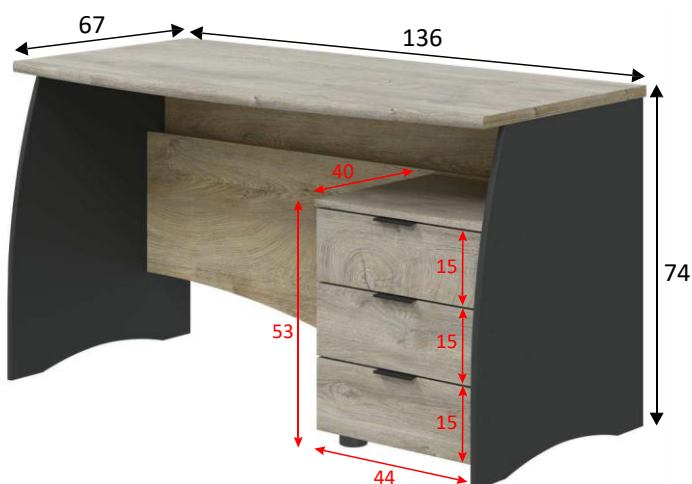

REF: **0Z4625C**

ESTIL Computer desk

Product information:

Computer desk with 3 drawers unit.

Measurements:

- Furniture: 74 cm (height) x 136 cm (width) x 67 cm (depth.)
- Drawers: 10 cm (height) x 39 cm (width) x 35 cm (depth.)

Materials:

- Pieces: Melamine particles board.
- Classification according to content or emission of formaldehyde **TIPO E1**. Thickness: 22mm and 15mm.
- Edges: **P.V.C.** Thickness: 0,6mm and melamine.
- Drawers: Lacquered medium density fibreboard. **(MDF/DM)**. Thickness: sides 12mm and bottom 3mm. White color.

Finish:

Oak Alaska

Grey Antracite

Observations:

- Not reversible desk.
- Maximum weight supported drawer 5 Kg.
- Maximum weight supported furniture 25 Kg.

Packaging details:

Nº boxes	Dimensions	Weight	Volume	E.A.N. Code
1/1	1516 x 725 x 92 mm	44,30 Kg	0,101m ³	8423490267319